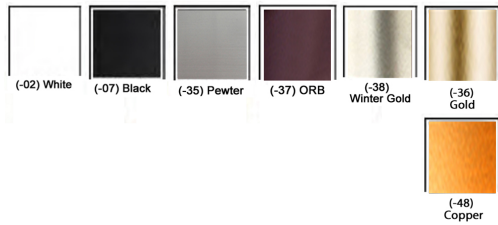

MX 6003-3

L:27" W:6" E:3.5"
 Glass: White Frosted
 Lamps: 4x60W (M) A19

Vertical or Horizontal Mount

REFERENCE	QTY.	REMARKS	Project
			Location/Type
			Architect
			Engineer
			Contractor
			Submitted By: Date: